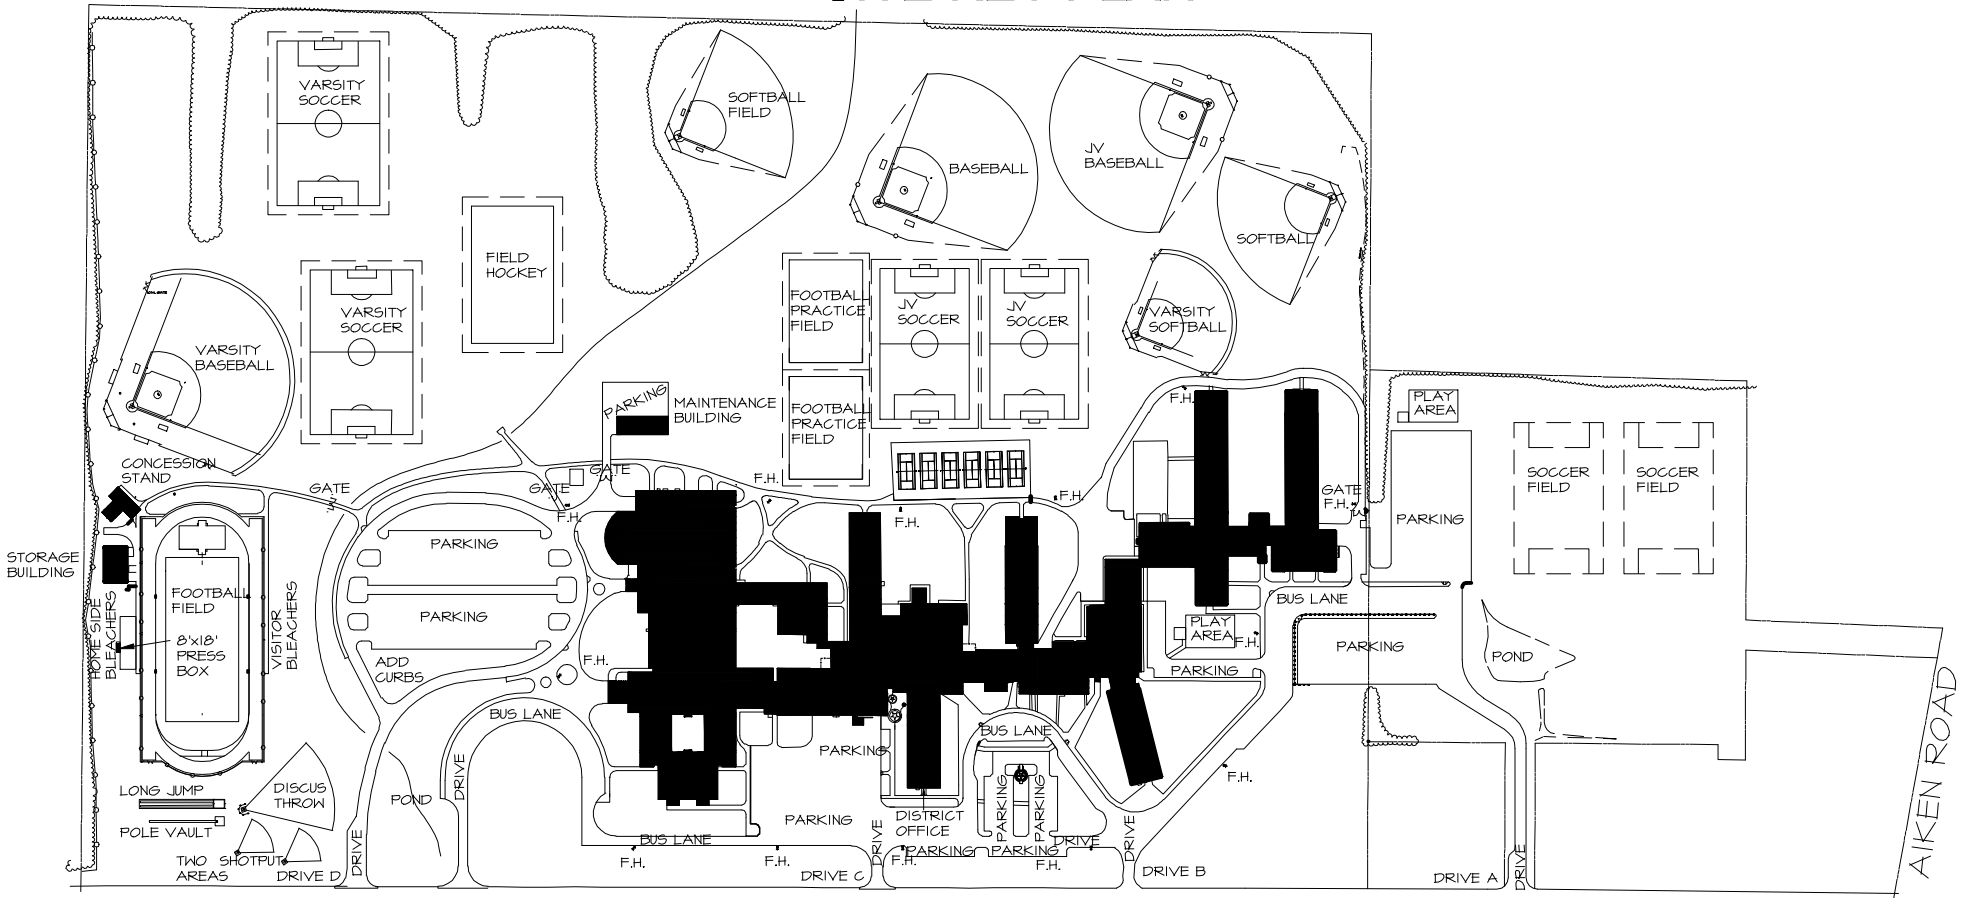

STARPOINT CENTRAL SCHOOL DISTRICT SITE KEY PLAN

1000'

500'

MAPLETON ROAD

| | | | |
|-------------|---------------|---------------------|-----------------|
| HIGH SCHOOL | MIDDLE SCHOOL | INTERMEDIATE SCHOOL | FRICANO PRIMARY |
|-------------|---------------|---------------------|-----------------|